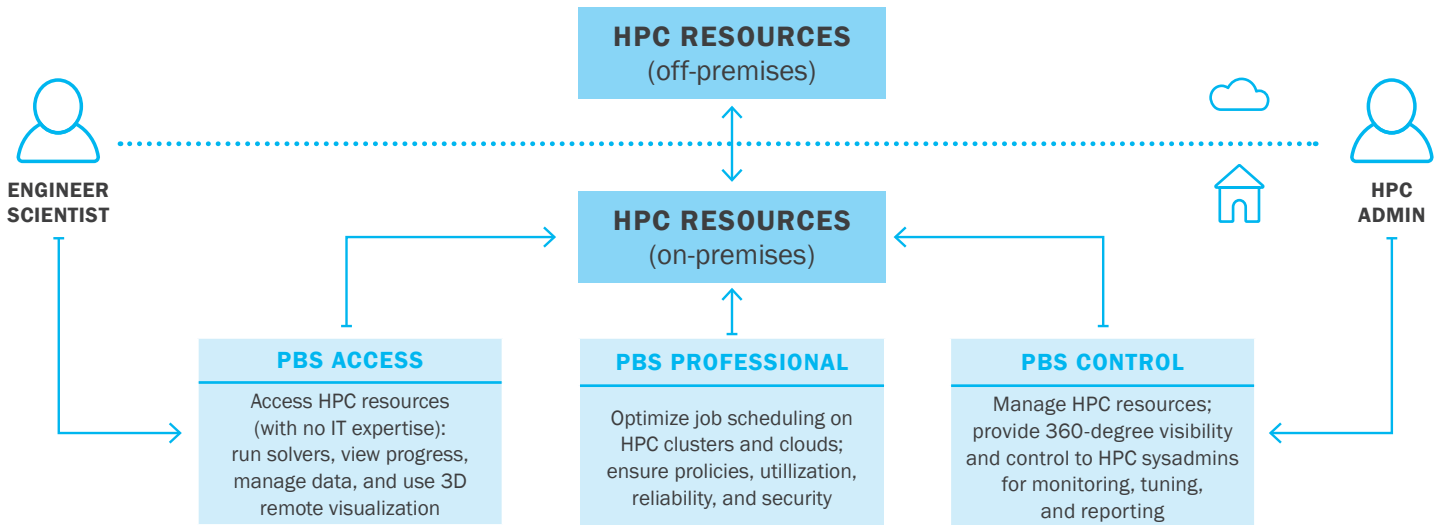

## PBS Professional

EFFICIENT AND EFFECTIVE UTILIZATION OF EXPENSIVE HPC RESOURCES

Workload Management & Job Scheduling

- **Ubiquity:** Open Source and commercial licensing
- **Performant:** faster time-to-results, better throughput and utilization
- **Secure:** EAL3+ security certification and MLS support
- **Intelligent:** policy-driven and topology-aware scheduling
- **Scalable:** proven to run millions of jobs per day
- **Green Provisioning™:** power management and control
- **Robust:** known in the industry for stability and support
- **Open Architecture:** implement virtually any new policy

## PBS Access

GATEWAY TO COLLABORATIVE INNOVATION

Portal for Engineers & Researchers

- **Novice to Expert:** simple and powerful
- **Same UX:** desktop and web
- **Secure:** protected access to HPC resources
- **End-to-end:** submit, monitor progress, steer, fix and rerun jobs
- **Collaborate:** shared 3D analysis
- **3D Remote Visualization**

WORKLOAD MANAGEMENT

CROSS-DOMAIN SECURITY

IT ANALYTICS

REMOTE VISUALIZATION

WORKLOAD SIMULATION

CLOUD BURSTING

## PBS Control

HPC ADMINISTRATORS CONTROL CENTER FOR MANAGING, OPTIMIZING AND FORECASTING HPC RESOURCES

[Manage HPC Clusters & Cloud Appliances](#)

- **Single pane of glass:** single command center
- **Real-time monitoring:** simplify troubleshooting and maintenance
- **Reporting:** PBS Analytics powered by Carriots Analytics™
- **Workload simulator:** simulate and optimize infrastructure sizing
- **Multi-cloud bursting:** burst to any cloud provider for peak loads
- **One-click appliance deployment:** effortless for public, hybrid, and private clouds
- **Modern UX:** drag-and-drop simplicity